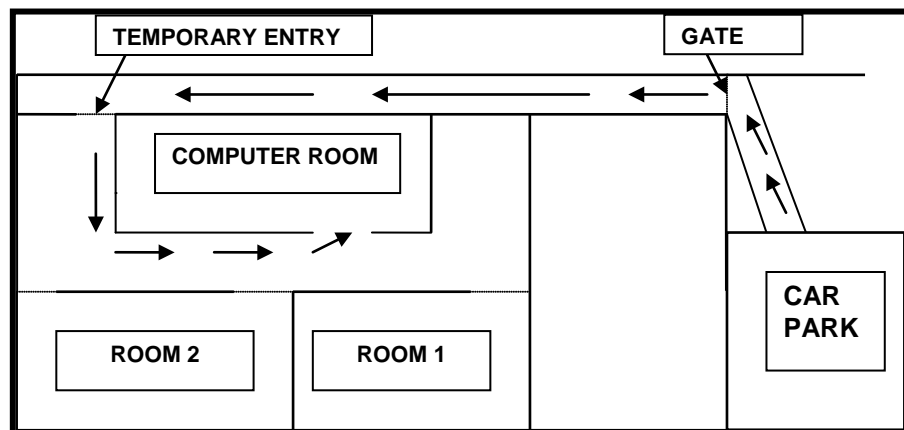

**WHAT'S
ON AT
L.C.C**

WEIGHT WATCHERS

Weight Watchers meetings are held at the Laverton Community Centre on Tuesday nights from 7.00pm onwards. Drop in or call 1319 97 for more information.

CRISIS INTERVENTION

A family/financial counsellor is available at the Centre on Mondays and Wednesdays. We can assist you and your family with problems that arise. This may include referral to other agencies, counseling or emergency relief. Please call 9369 4866 for an appointment.

During the renovations, all Education Centre staff will be working from the **Computer Room**. Access to the building will be from right hand side of the front car park. All course enquiries, bookings and payments can be made in the **Computer Room**. The only parking available will be on Crown Street.

MAP FOR TEMPORARY ENTRY

DUE TO OUR RENOVATIONS WE ARE RUNNING A LIMITED AMOUNT OF COURSES IN TERM 2

TERM 2 COURSES.....

Computers for Over 40's (Beginners)

Tuesday 4th May – 22nd June

6.30pm – 9.00pm

Over 40's The Next Step (Microsoft Word 2003)

Monday 3rd May – 21st June (No class 14th June)

6.00pm – 9.00pm

Bookkeeping

Thursday 15th April – 17th June

6.30pm – 9.30pm

Yoga Flow

Tuesday 13th April – 8th June

7.10pm – 8.10pm

Floral Art

Wednesday 12th May – 23rd June

7.00pm – 9.00pm

Food Handlers

Saturday 8th May or Saturday 19th June

9.00am – 4.30pm

Responsible Service of Alcohol

Monday 10th May or Monday 21st June

5.30pm – 9.30pm

Responsible Service of Gaming

Wednesday 12th May or 9th June

5.30pm – 9.30pm

CALL THE CENTRE FOR PRICES OR FOR MORE INFORMATION

***INTRO TO HOSPITALITY
COURSE***

SEE PAGE 4 FOR DETAILS